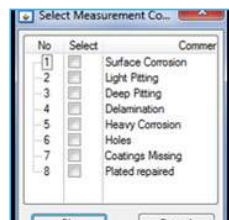

IDEAL FOR
USE IN

LOGGING
MEASUREMENT
DATA

REMOTE
GAUGE
SETTING

DISPLAY
MEASUREMENTS
ONSHORE

CREATING
SURVEY
REPORTS

...generating PDF reports and export to Excel to allow for after-the-event analysis of logged measurements

CYGNUS CYGLINK SOFTWARE KEY FEATURES

GO TO
CYGLINK
SOFTWARE
PAGE

- Transfer and manage data logger records, A-scans, B-scans, templates, measurement comments and material velocity tables
- Measurements can be logged and gauge settings can be adjusted (including velocity of sound)
- Measurements can be recorded in a linear list or a two-dimensional grid
- Generate PDF reports and export to Excel, allowing for after-the-event analysis of logged measurements
- Displays thickness measurements, A-scans and B-scans at the surface