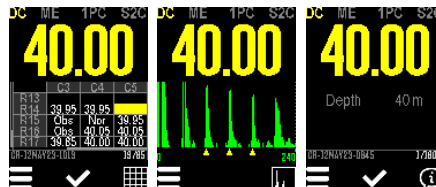

DEPTH
RATED
TO 300M

Cygnus Underwater Variants

COMPARISON GUIDE

The Cygnus Underwater gauge is available to order in three variants. You can upgrade to the PRO variant at a later date by purchasing an upgrade kit from Cygnus.

Feature	Variants		
	STD	PLUS	PRO
Single Echo Measurements (SE)	*	✓	✓
Echo-Echo Measurements (EE)	*	✓	✓
Multiple-Echo Measurements (ME)	✓	✓	✓
Deep Coat	✓	✓	✓
Depth Display	✓	✓	✓
Data Logging with Auto-Log	*	*	✓
A-Scan Display	*	✓	✓
Measurement Units, Resolution, Velocity of Sound	✓	✓	✓
Material List	✓	✓	✓
Auto Probe Detection	*	✓	✓
Auto-Set Gain	✓	✓	✓

* Upgrade options available

Go to Cygnus Underwater product page